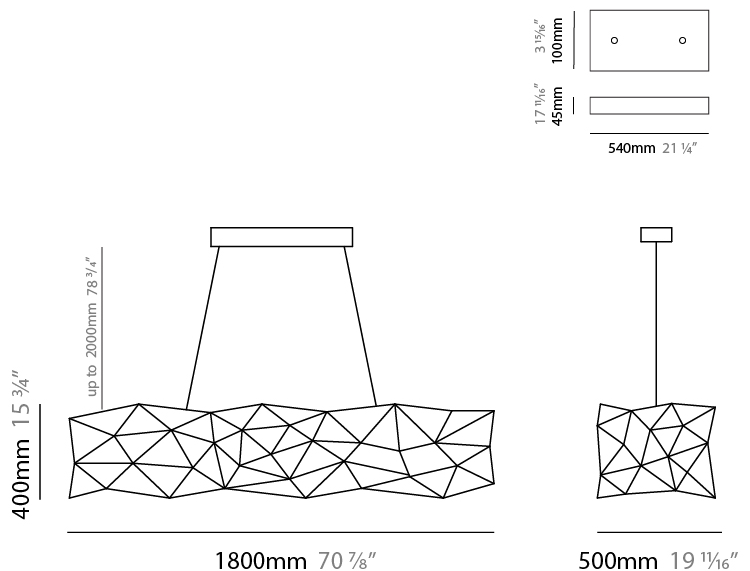

COSMOS ABSTRACT SUSPENSION

D101739-

base number	LED	Color	Finish
	Dimming	Temperature	Options

1. To build a product code in our configurator select the specify button on the base model # product page
2. To build a manual product code on this datasheet choose from the options listed below in blue font and add the suffix to the base model #

GENERAL

Series: Cosmos Abstract
Brand: Quasar
Division: Design
Mounting Type: Suspension
Mounting Location: Ceiling
Subcategory: Ambient

PHYSICAL

Shape: Abstract
Length (mm): 1800
Length (in): 70 7/8
Width (mm): 500
Width (in): 19 11/16
Height (mm): 400
Height (in): 15 3/4
Max. Overall Height (mm): 2400
Max. Overall Height (in): 94 1/2
Light Distribution: Omnidirectional
Weight (kg): 4.5
Weight (lbs): 9.92
Fixture Finish: NIC / BRA / BBR
Fixture Material: Metal
Cable Details: 2000mm Cable
Upon Request: Custom Sizes

ELECTRICAL

Lamp Type: LED
Input Wattage (W): 36
Dimming: Non-Dimming / Phase Dimming (120vac Only)
Driver Included: Yes
Driver Location: Integrated
Driver Type: Constant Voltage - Universal
Driver Class: Class 2
Input Voltage (V): 120 - 277
Output Voltage (V): 12
Upon Request: Integral: 0-10Vdc dimming

LED

Number of LEDs: 60
Color Temperature (°K): 2400 / 2800
Max. Delivered Lumen (lm): 1800 (2800K)
CRI: >90 CRI
Lamp Life (hrs): 50000

OPTICAL

RATINGS AND CERTIFICATIONS

Certified By: Certified for North American Standards
IP rating: IP20