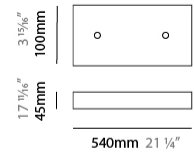

COSMOS ABSTRACT SUSPENSION

D101738-

base number   LED Dimming   Color Temperature   Finish Options

1. To build a product code in our configurator select the specify button on the base model # product page
2. To build a manual product code on this datasheet choose from the options listed below in blue font and add the suffix to the base model #

GENERAL

Series: Cosmos Abstract
Brand: Quasar
Division: Design
Mounting Type: Suspension
Mounting Location: Ceiling
Subcategory: Ambient

PHYSICAL

Shape: Abstract
Length (mm): 1250
Length (in): 49 3/16
Width (mm): 500
Width (in): 19 11/16
Height (mm): 400
Height (in): 15 3/4
Max. Overall Height (mm): 2400
Max. Overall Height (in): 94 1/2
Light Distribution: Omnidirectional
Weight (kg): 4
Weight (lbs): 8.82
[Fixture Finish: NIC / BRA / BBR](#)
Fixture Material: Metal
Cable Details: 2000mm Cable
Upon Request: Custom Sizes

ELECTRICAL

Lamp Type: LED
Input Wattage (W): 30
[Dimming: Non-Dimming / Phase Dimming (120vac Only)](#)
Driver Included: Yes
Driver Location: Integrated
Driver Type: Constant Voltage - Universal
Driver Class: Class 2
Input Voltage (V): 120 - 277
Output Voltage (V): 12
Upon Request: Integral: 0-10Vdc dimming

LED

Number of LEDs: 50
[Color Temperature (°K): 2400 / 2800](#)
Max. Delivered Lumen (lm): 1500 (2800K)
CRI: >90 CRI
Lamp Life (hrs): 50000

OPTICAL

RATINGS AND CERTIFICATIONS

Certified By: Certified for North American Standards
IP rating: IP20